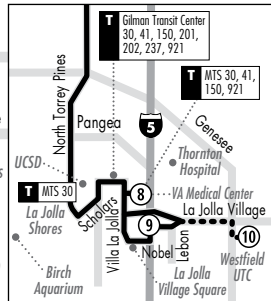

Oceanside Transit Center

302, 303, 313, 318, 392, 395, SPRINTER, COASTER, Amtrak, Metrolink, Greyhound, RTA 202

Oceanside Blvd.

LEGEND/Leyenda

Map not to scale/Mapa no está a escala

- Route/Ruta
- Street/Calle
- Weekday a.m./p.m. Peak Period Only/
Servicio mañanas y tardes durante horas pico solamente
- Time Point/Punto de Tiempo
- Landmark/Serjal
- T Transfer/Transbordo
- COASTER Station/
Estaciones del COASTER
- ◆ SPRINTER Station/
Estaciones del SPRINTER

(COASTER Station located within 2 blocks of Breakwater Rd.)

Encinitas Station

304, 309, 374 FLEX, COASTER

Encinitas Blvd.

Swami's Beach

Lomas Santa Fe

Fletcher Cove Beach Park

Solana Beach Station

308, 374 FLEX, COASTER, Amtrak

Via De La Valle

Del Mar Fairgrounds

DEL MAR

North Torrey Pines

Torrey Pines State Reserve

Scripps Green Hospital

PACIFIC OCEAN

LA JOLLA

Birch Aquarium

V.A. Medical Center

Westfield UTC

MTS 30, 31, 50, 105, 150, 201, 202, 204

UCSD students may ride free on all NCTD BREEZE routes and SPRINTER service by showing a valid UCSD ID and qualifying media (U-PASS sticker within expiration date printed on sticker). UCSD Faculty and Staff may ride with a ECO Pass Regional Transit Pass on a Compass Card. This program is sponsored by UCSD's Transportation and Parking Services Department. Contact UCSD for more information.